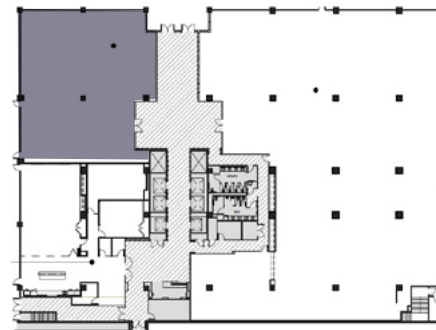

PASARROYO

1ST FLOOR

Suite 190
5,189 SF

251 S Lake Ave
Pasadena, CA

FOR LEASING INFORMATION CONTACT:

ANNEKE GRECO

+1 818 334 1865
anneke.greco@colliers.com
LIC. #01390030

MATT HEYN