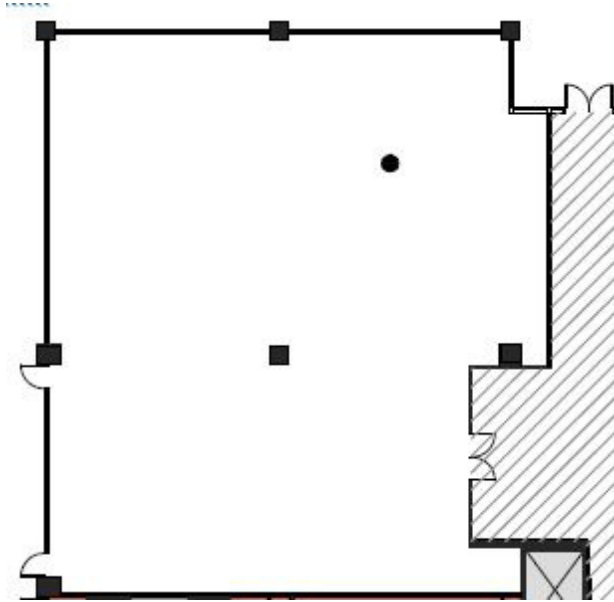

PASARROYO

1ST FLOOR

Suite 190
5,189 SF

251 S Lake Ave
Pasadena, CA

FOR LEASING INFORMATION CONTACT:

ANNEKE GRECO

+1 818 334 1865
anneke.greco@colliers.com
LIC. #01390030

MATT HEYN