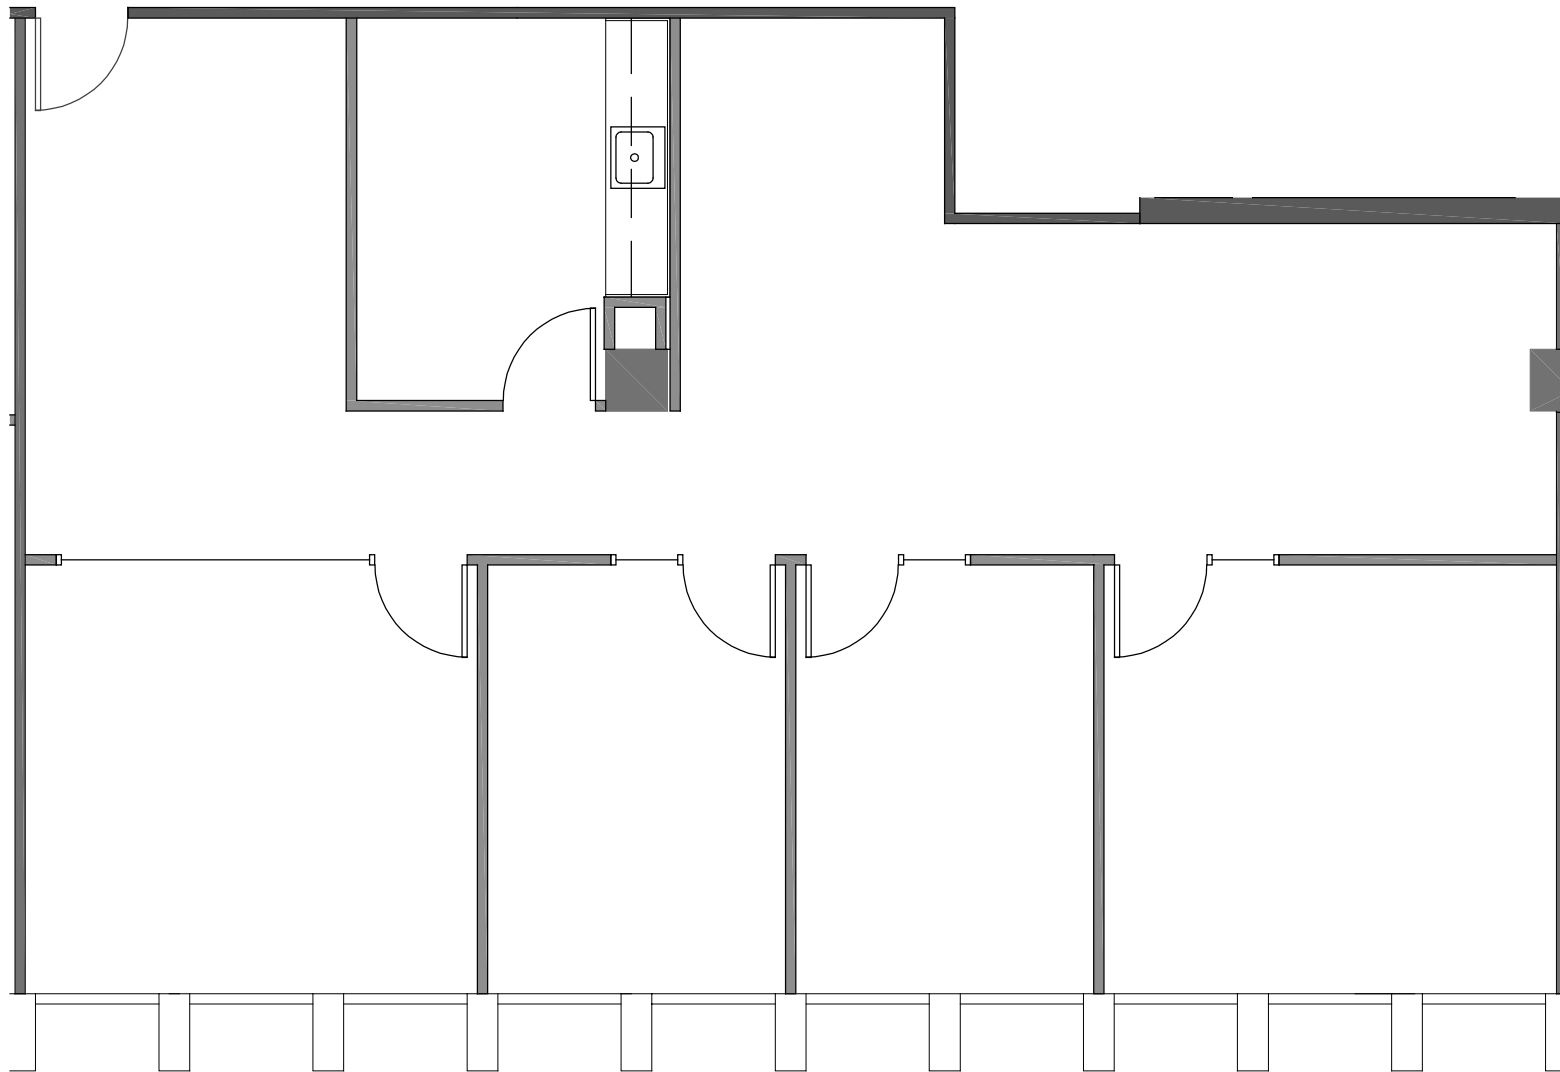

SUITE 706

1,984 R.S.F.

CORPORATE CENTER PASADENA

201 S LAKE, 7TH FLOOR